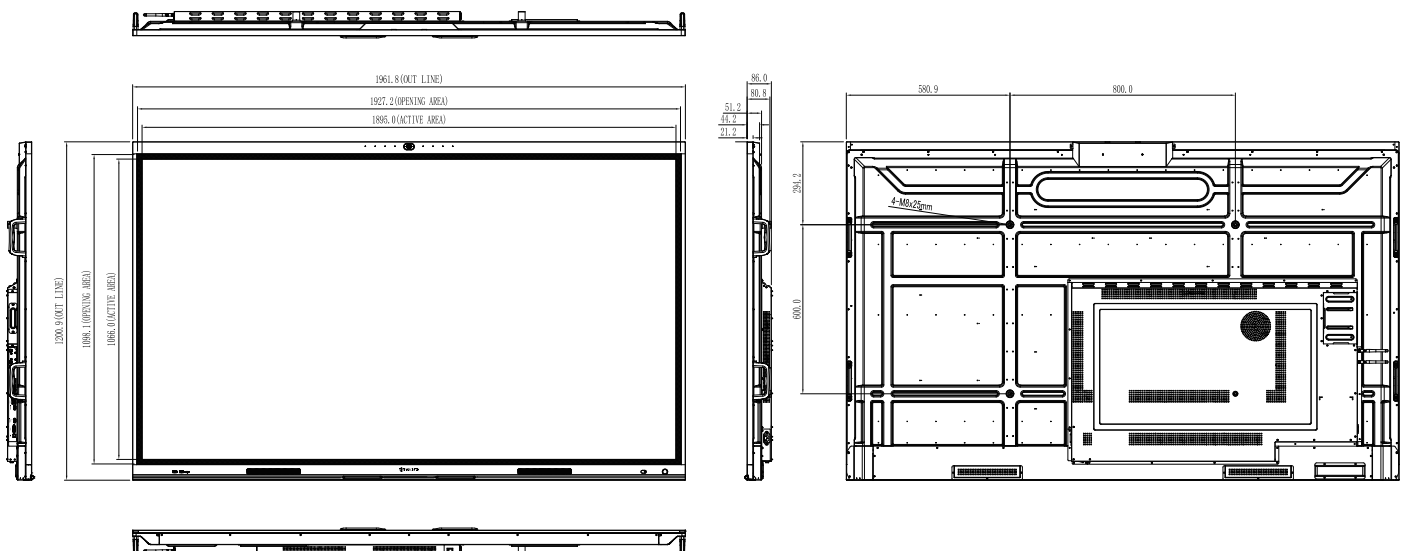

TECHNICAL DRAWING